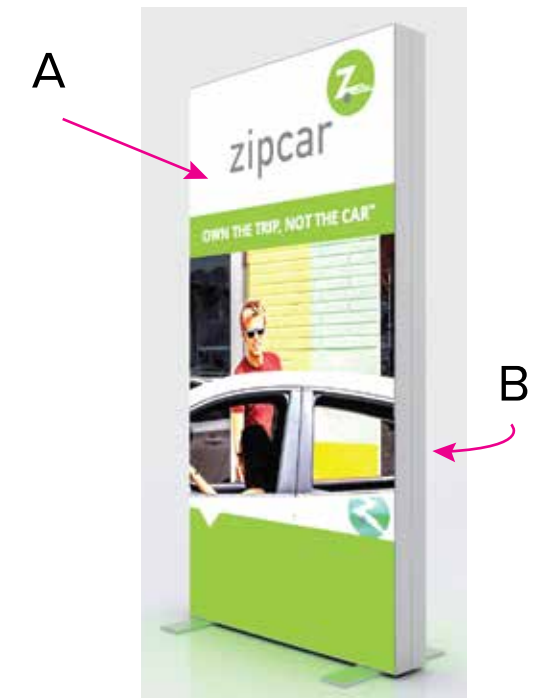

Graphic Template Double-Sided Lightbox – Backlit SEG Graphics

NOTE: All Raster Art (jpg, tiff,psd, png, etc.) must be at least 100 dpi at print size.
Standard kits are often customized. Please check with Customer Service to ensure that this template matches your specific job.